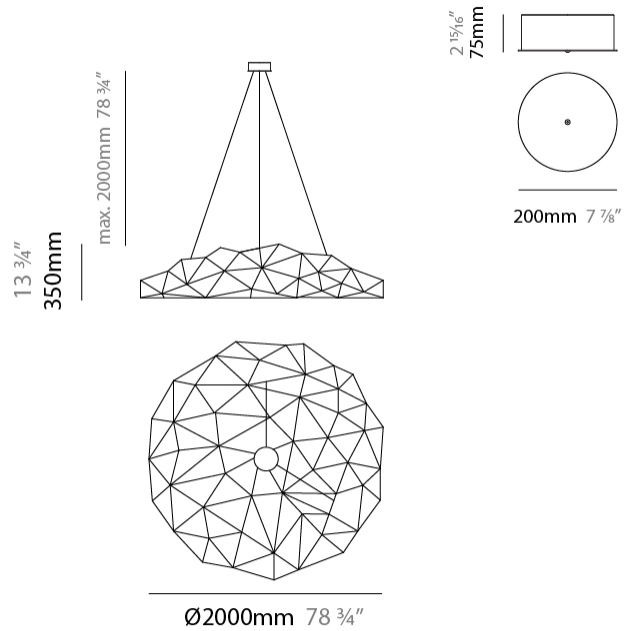

1. To build a product code in our configurator select the specify button on the base model # product page
2. To build a manual product code on this datasheet choose from the options listed below in blue font and add the suffix to the base model #

GENERAL

Series: Universe Disc
Brand: Quasar
Division: Design
Mounting Type: Suspension
Mounting Location: Ceiling
Subcategory: Ambient

PHYSICAL

Shape: Round
Diameter (mm): 2000
Diameter (in): 78 3/4
Height (mm): 350
Height (in): 13 3/4
Max. Overall Height (mm): 2350
Max. Overall Height (in): 92 1/2
Light Distribution: Omnidirectional
Weight (kg): 5
Weight (lbs): 11
Fixture Finish: [NIC / BRA / BBR](#)
Fixture Material: Metal
Upon Request: Custom Sizes

ELECTRICAL

Number of Lamps: 150
Lamp Type: LED Retrofit
Input Wattage (W): 49.5
Bulb Included: Bulb Included
Max. Wattage Per Lamp (W): 0.33
Lamp Base: E10
Dimming: [Non-Dimming / Phase Dimming (120vac Only)](#)
Driver Included: Yes
Driver Location: Integrated
Driver Type: Constant Voltage - 120/277Vac
Driver Class: Class 2
Input Voltage (V): 120 - 277
Output Voltage (V): 12
Lamp Voltage (V): 12
Upon Request: (Not included - see components) Integral: 0-10Vdc dimming

LED

Color Temperature (°K): [2600 / 3000 / 3500](#)
Max. Delivered Lumen (lm): 3450 (2600K)
CRI: >90 CRI
Lamp Life (hrs): 50000

OPTICAL

RATINGS AND CERTIFICATIONS

Certified By: Certified for North American Standards
IP rating: IP20