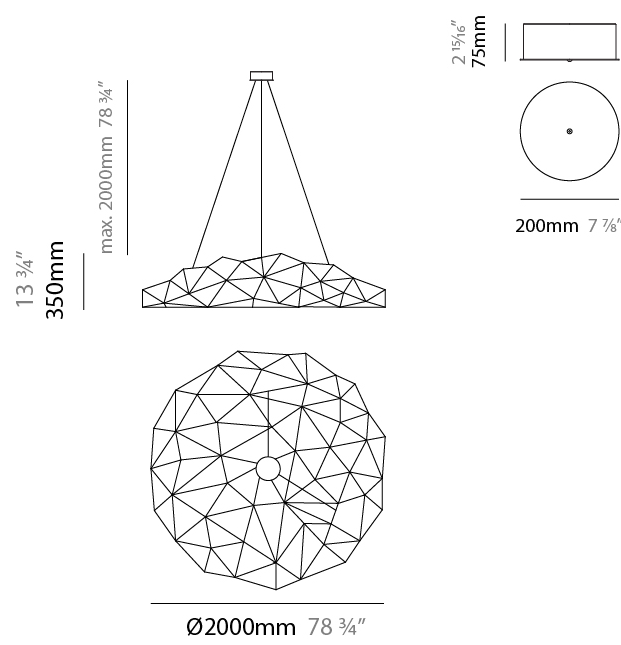

D101351-

base number   LED Dimming   Color Temperature   Finish Options

1. To build a product code in our configurator select the specify button on the base model # product page
2. To build a manual product code on this datasheet choose from the options listed below in blue font and add the suffix to the base model #

GENERAL

Series: Universe Disc
Brand: Quasar
Division: Design
Mounting Type: Suspension
Mounting Location: Ceiling
Subcategory: Ambient

PHYSICAL

Shape: Round
Diameter (mm): 2000
Diameter (in): 78 3/4
Height (mm): 350
Height (in): 13 3/4
Max. Overall Height (mm): 2350
Max. Overall Height (in): 92 1/2
Light Distribution: Omnidirectional
Fixture Finish: [NIC](#) / [BRA](#) / [BBR](#)
Fixture Material: Metal
Upon Request: Custom Sizes

ELECTRICAL

Number of Lamps: 150 + 1
Lamp Type: LED Retrofit
Input Wattage (W): 56.5
Bulb Included: Bulb Included
Max. Wattage Per Lamp (W): 0.33 + 7
Lamp Base: E10 + GU10
Dimming: [Non-Dimming](#) / [Phase Dimming (120vac Only)](#)
Driver Included: Yes
Driver Location: Integrated
Driver Type: Constant Voltage - 120/277Vac
Driver Class: Class 2
Input Voltage (V): 120 - 277
Output Voltage (V): 12
Lamp Voltage (V): 12

LED

Color Temperature (*K): [2600](#) / [3000](#) / [3500](#)
Max. Delivered Lumen (lm): 3450 (2600K)
Lamp Life (hrs): 50000

OPTICAL

RATINGS AND CERTIFICATIONS

Certified By: Certified for North American Standards
IP rating: IP20

PROJECT	_____
TYPE	_____
SPECIFIER	_____
QUANTITY	_____
DATE	_____