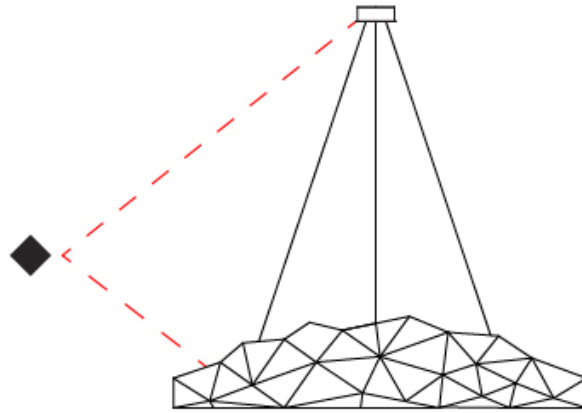

UNIVERSE DISC SUSPENSION

D101349-

PROJECT	_____
TYPE	_____
SPECIFIER	_____
QUANTITY	_____
DATE	_____