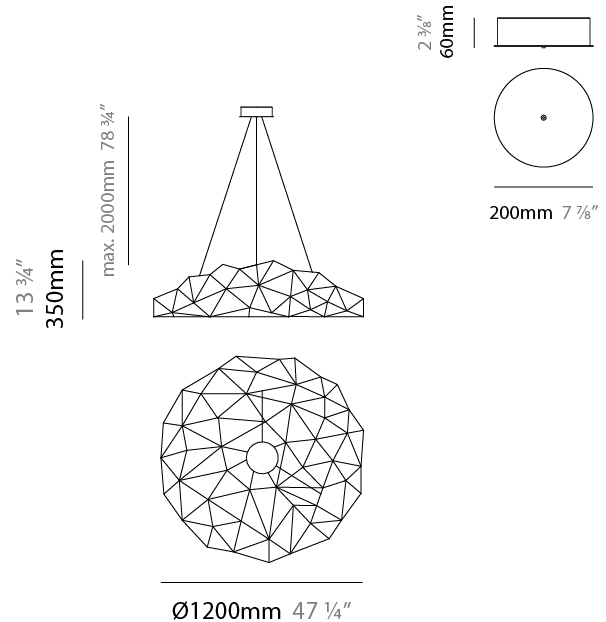

1. To build a product code in our configurator select the specify button on the base model # product page
2. To build a manual product code on this datasheet choose from the options listed below in blue font and add the suffix to the base model #

GENERAL

Series: Universe Disc
Brand: Quasar
Division: Design
Mounting Type: Suspension
Mounting Location: Ceiling
Subcategory: Ambient

PHYSICAL

Shape: Round
Diameter (mm): 1200
Diameter (in): 47 1/4
Height (mm): 350
Height (in): 13 3/4
Max. Overall Height (mm): 2350
Max. Overall Height (in): 92 1/2
Light Distribution: Omnidirectional
Weight (kg): 5
Weight (lbs): 11
Fixture Finish: [NIC / BRA / BBR](#)
Fixture Material: Metal
Cable Details: 2000mm Cable
Upon Request: Custom Sizes

ELECTRICAL

Number of Lamps: 65
Lamp Type: LED Retrofit
Input Wattage (W): 21.45
Bulb Included: Bulb Included
Max. Wattage Per Lamp (W): 0.33
Lamp Base: E10
[Dimming: Non-Dimming / Phase Dimming (120vac Only)](#)
Driver Included: Yes
Driver Location: Integrated
Driver Type: Constant Voltage - 120/277Vac
Driver Class: Class 2
Input Voltage (V): 120 - 277
Output Voltage (V): 12
Lamp Voltage (V): 12
Upon Request: (Not included - see components) Integral: 0-10Vdc dimming

LED

[Color Temperature (°K): 2600 / 3000 / 3500](#)
Max. Delivered Lumen (lm): 1495 (2600K)
CRI: >90 CRI
Lamp Life (hrs): 50000

OPTICAL

RATINGS AND CERTIFICATIONS

Certified By: Certified for North American Standards
IP rating: IP20